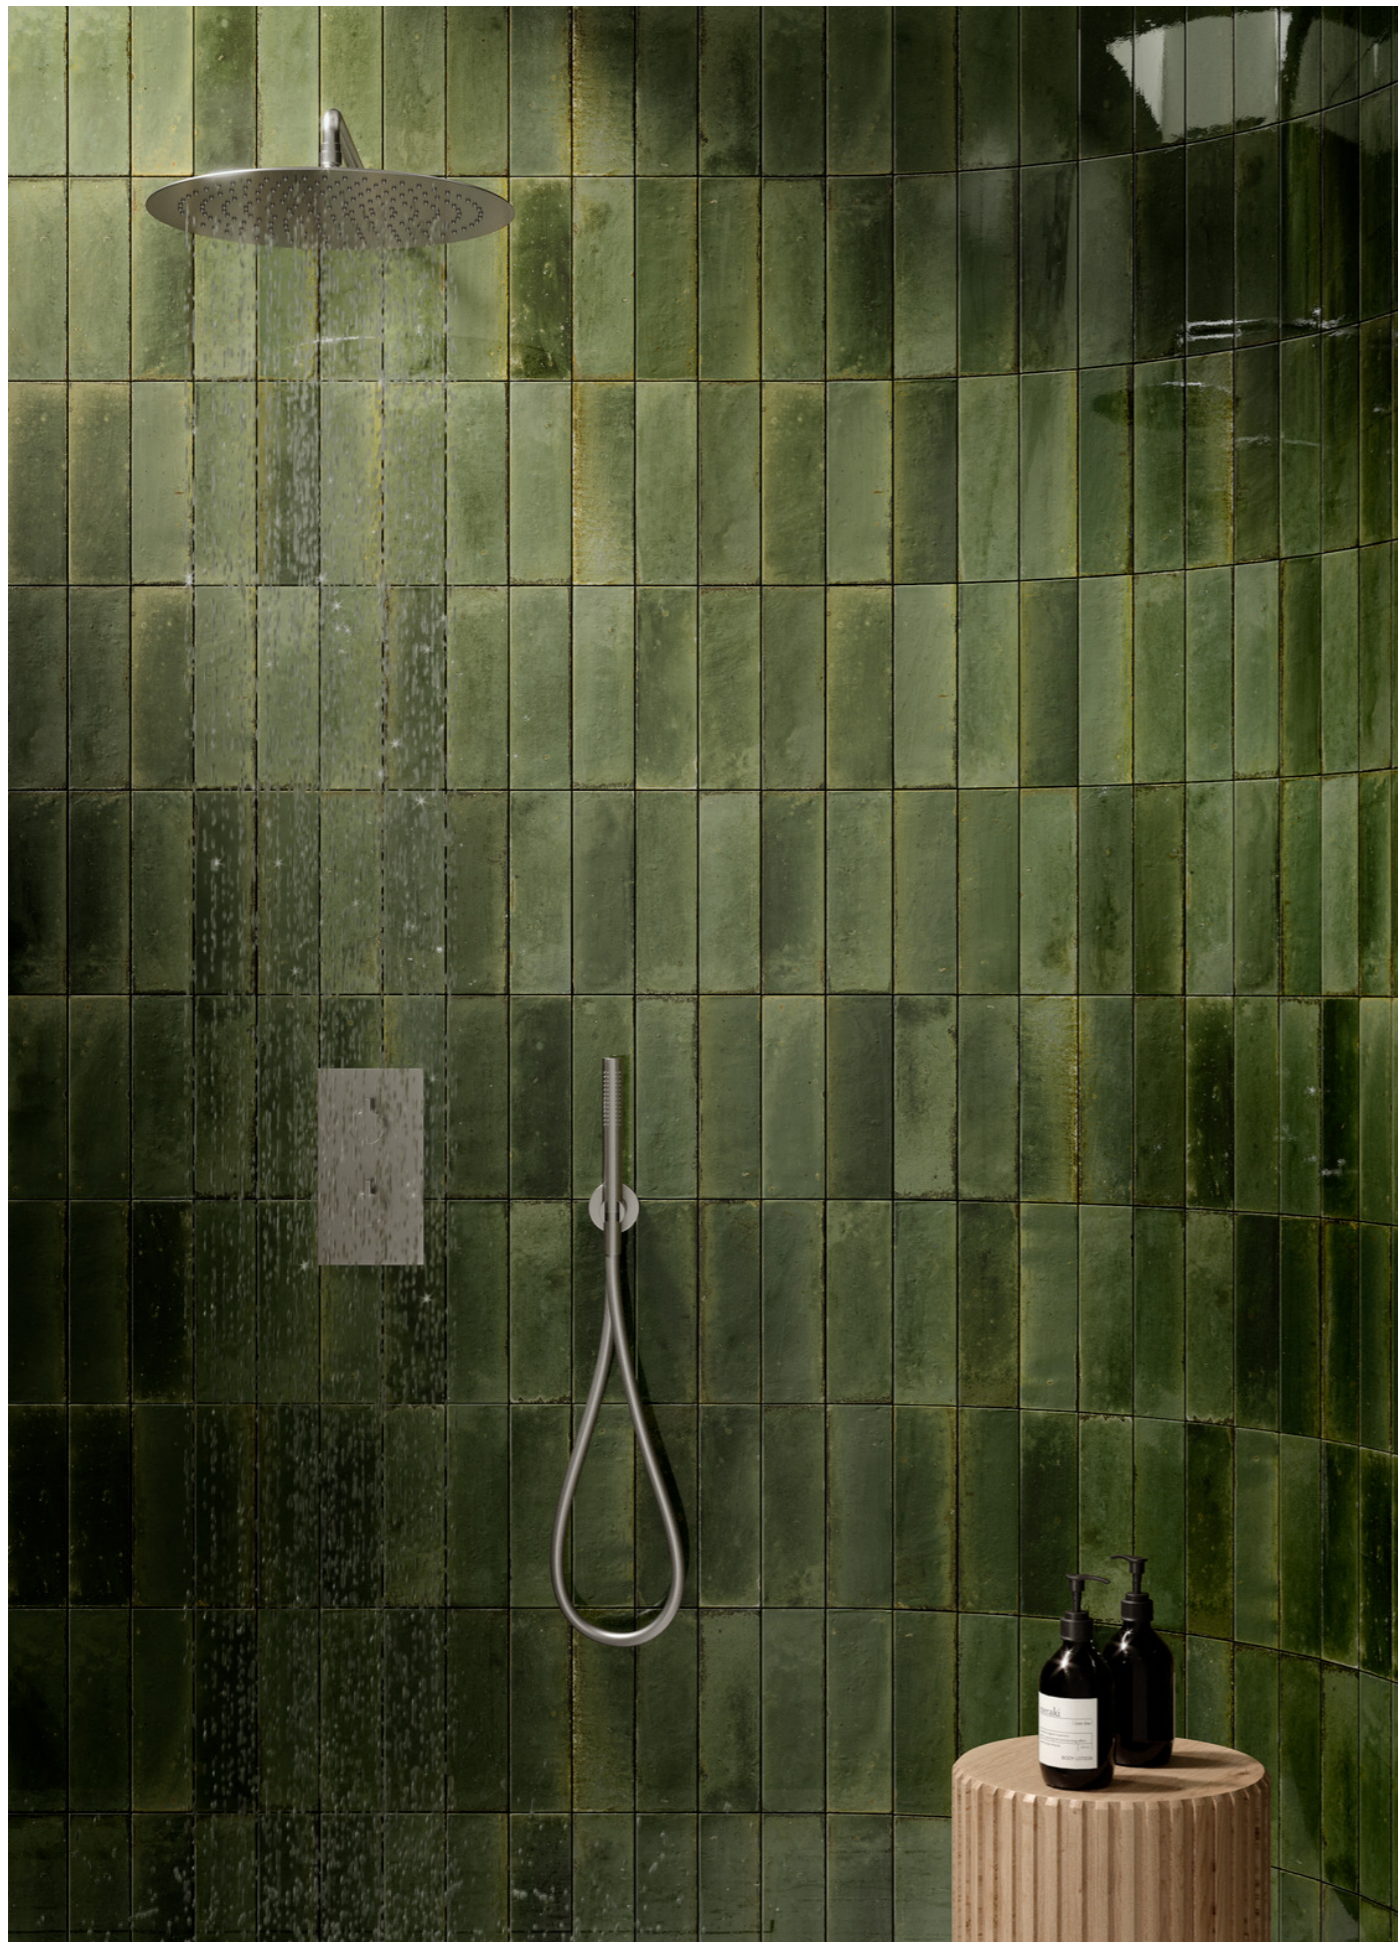

R8XD Stratford Dark Grey Rt 120x120cm - RCFK Stratford Dark Grey Natural Rt 120x278cm - RCU9 Look Avio Struttura 3D Yubi Glossy 6x24cm