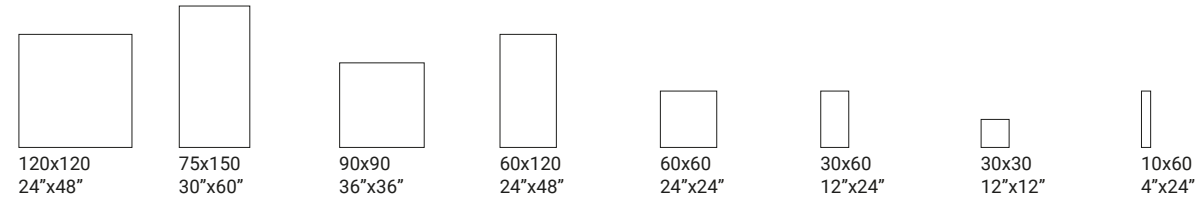

Naturale 10 mm / Lappato 10 mm

● Avorio	● Avorio	● Avorio	● Avorio	● Avorio	● Avorio	● Avorio	● Avorio
● Beige	● Beige	● Beige	● Beige	● Beige	● Beige	● Beige	● Beige
● Grigio	● Grigio	● Grigio	● Grigio	● Grigio	● Grigio	● Grigio	● Grigio

Out dry 10 mm

● Avorio	● Avorio
● Beige	● Beige
● Grigio	● Grigio

Out dry 20 mm

● Avorio	● Avorio	● Avorio
● Beige	● Beige	● Beige
● Grigio	● Grigio	● Grigio