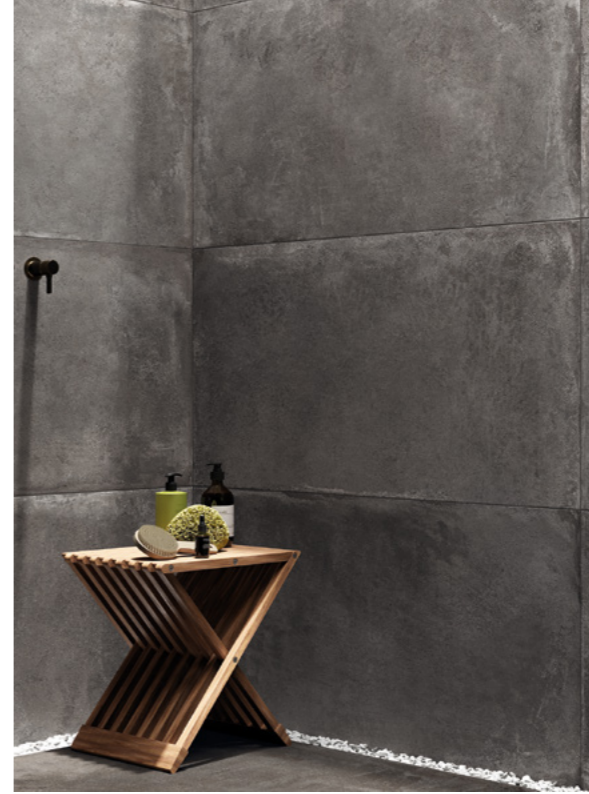

Open Air

CONCRETE EFFECT